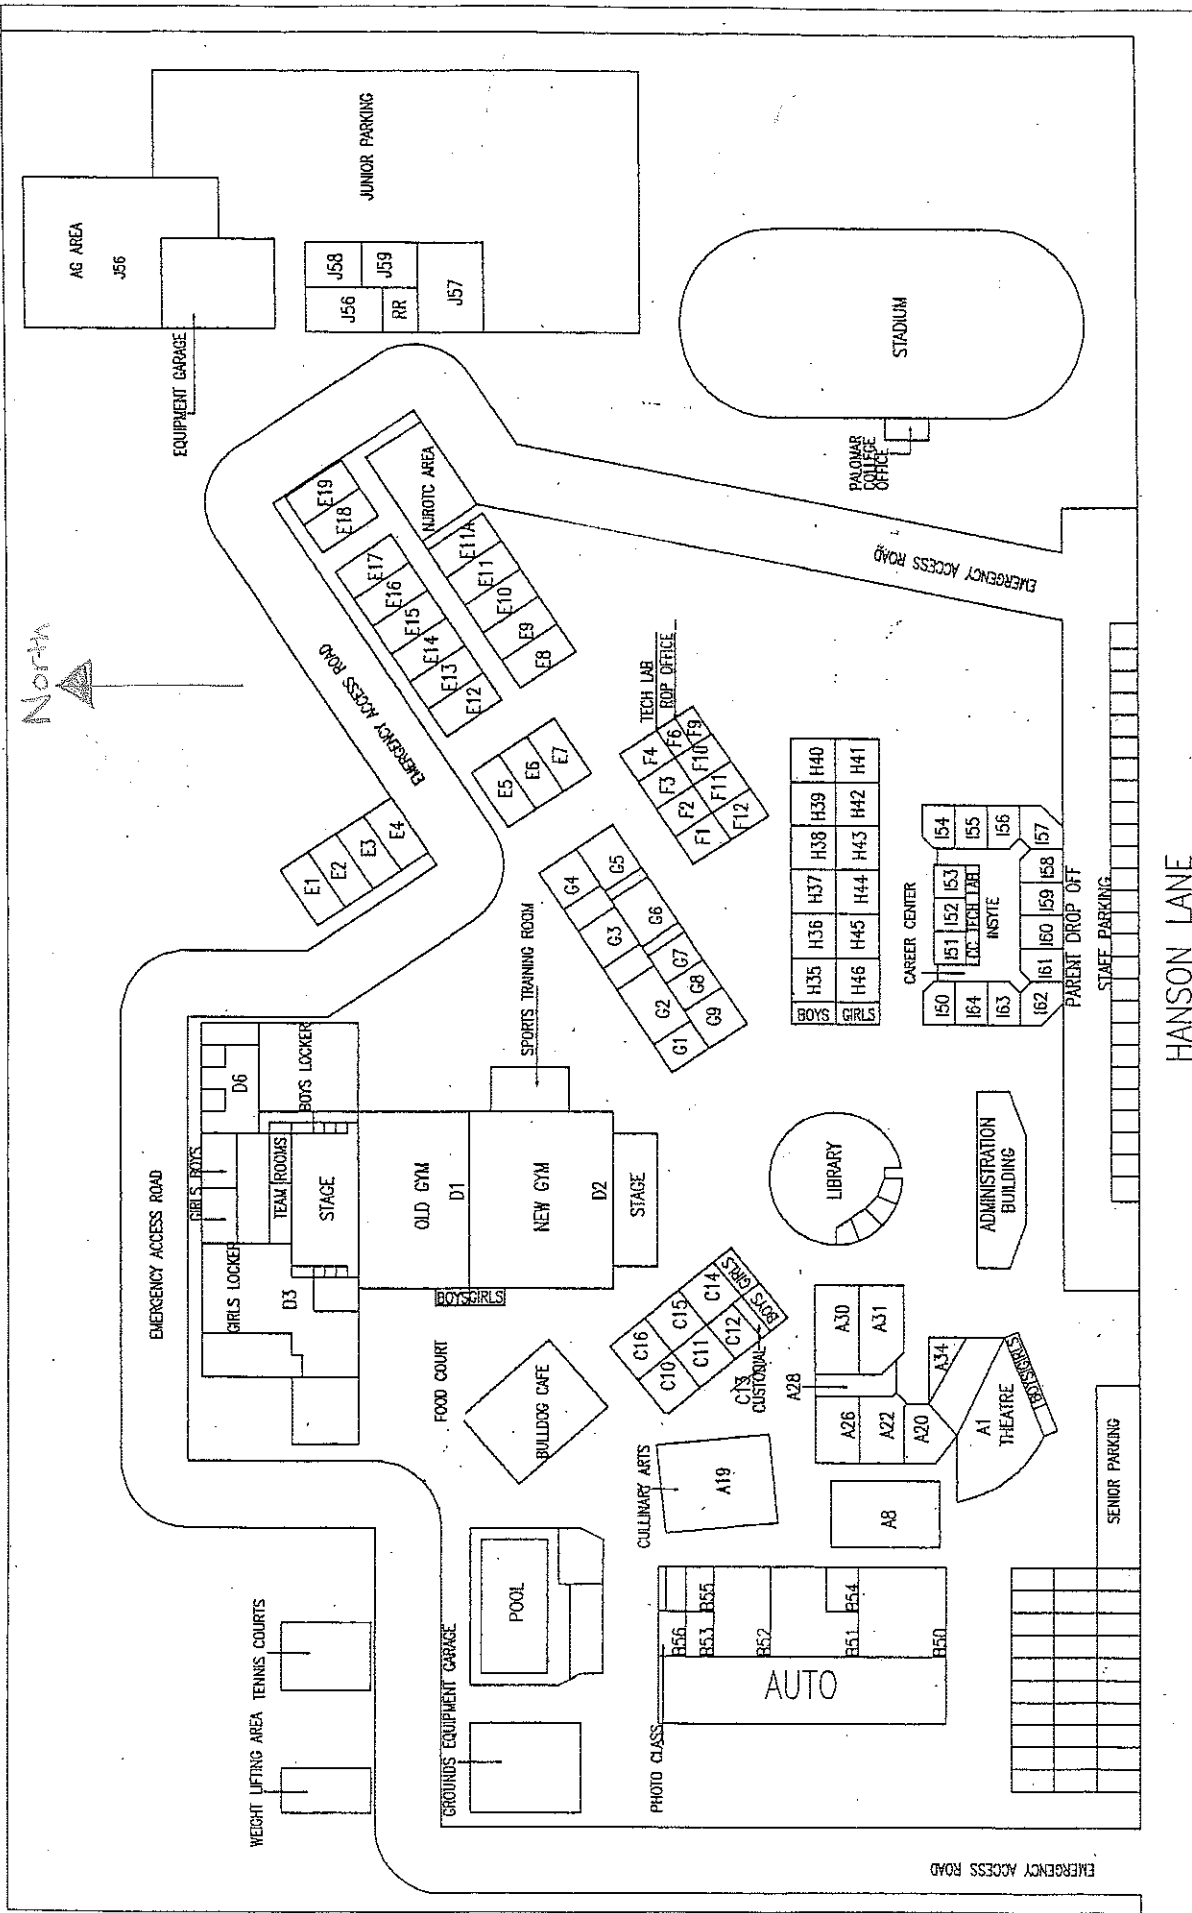

Bonvicino

RAMONA HIGH SCHOOL

HANSON LANE

REVISED 02/28/2006
 DR. G. ALEX SCHUMPFER
 CLASS OF 2006

EMERGENCY ACCESS ROAD